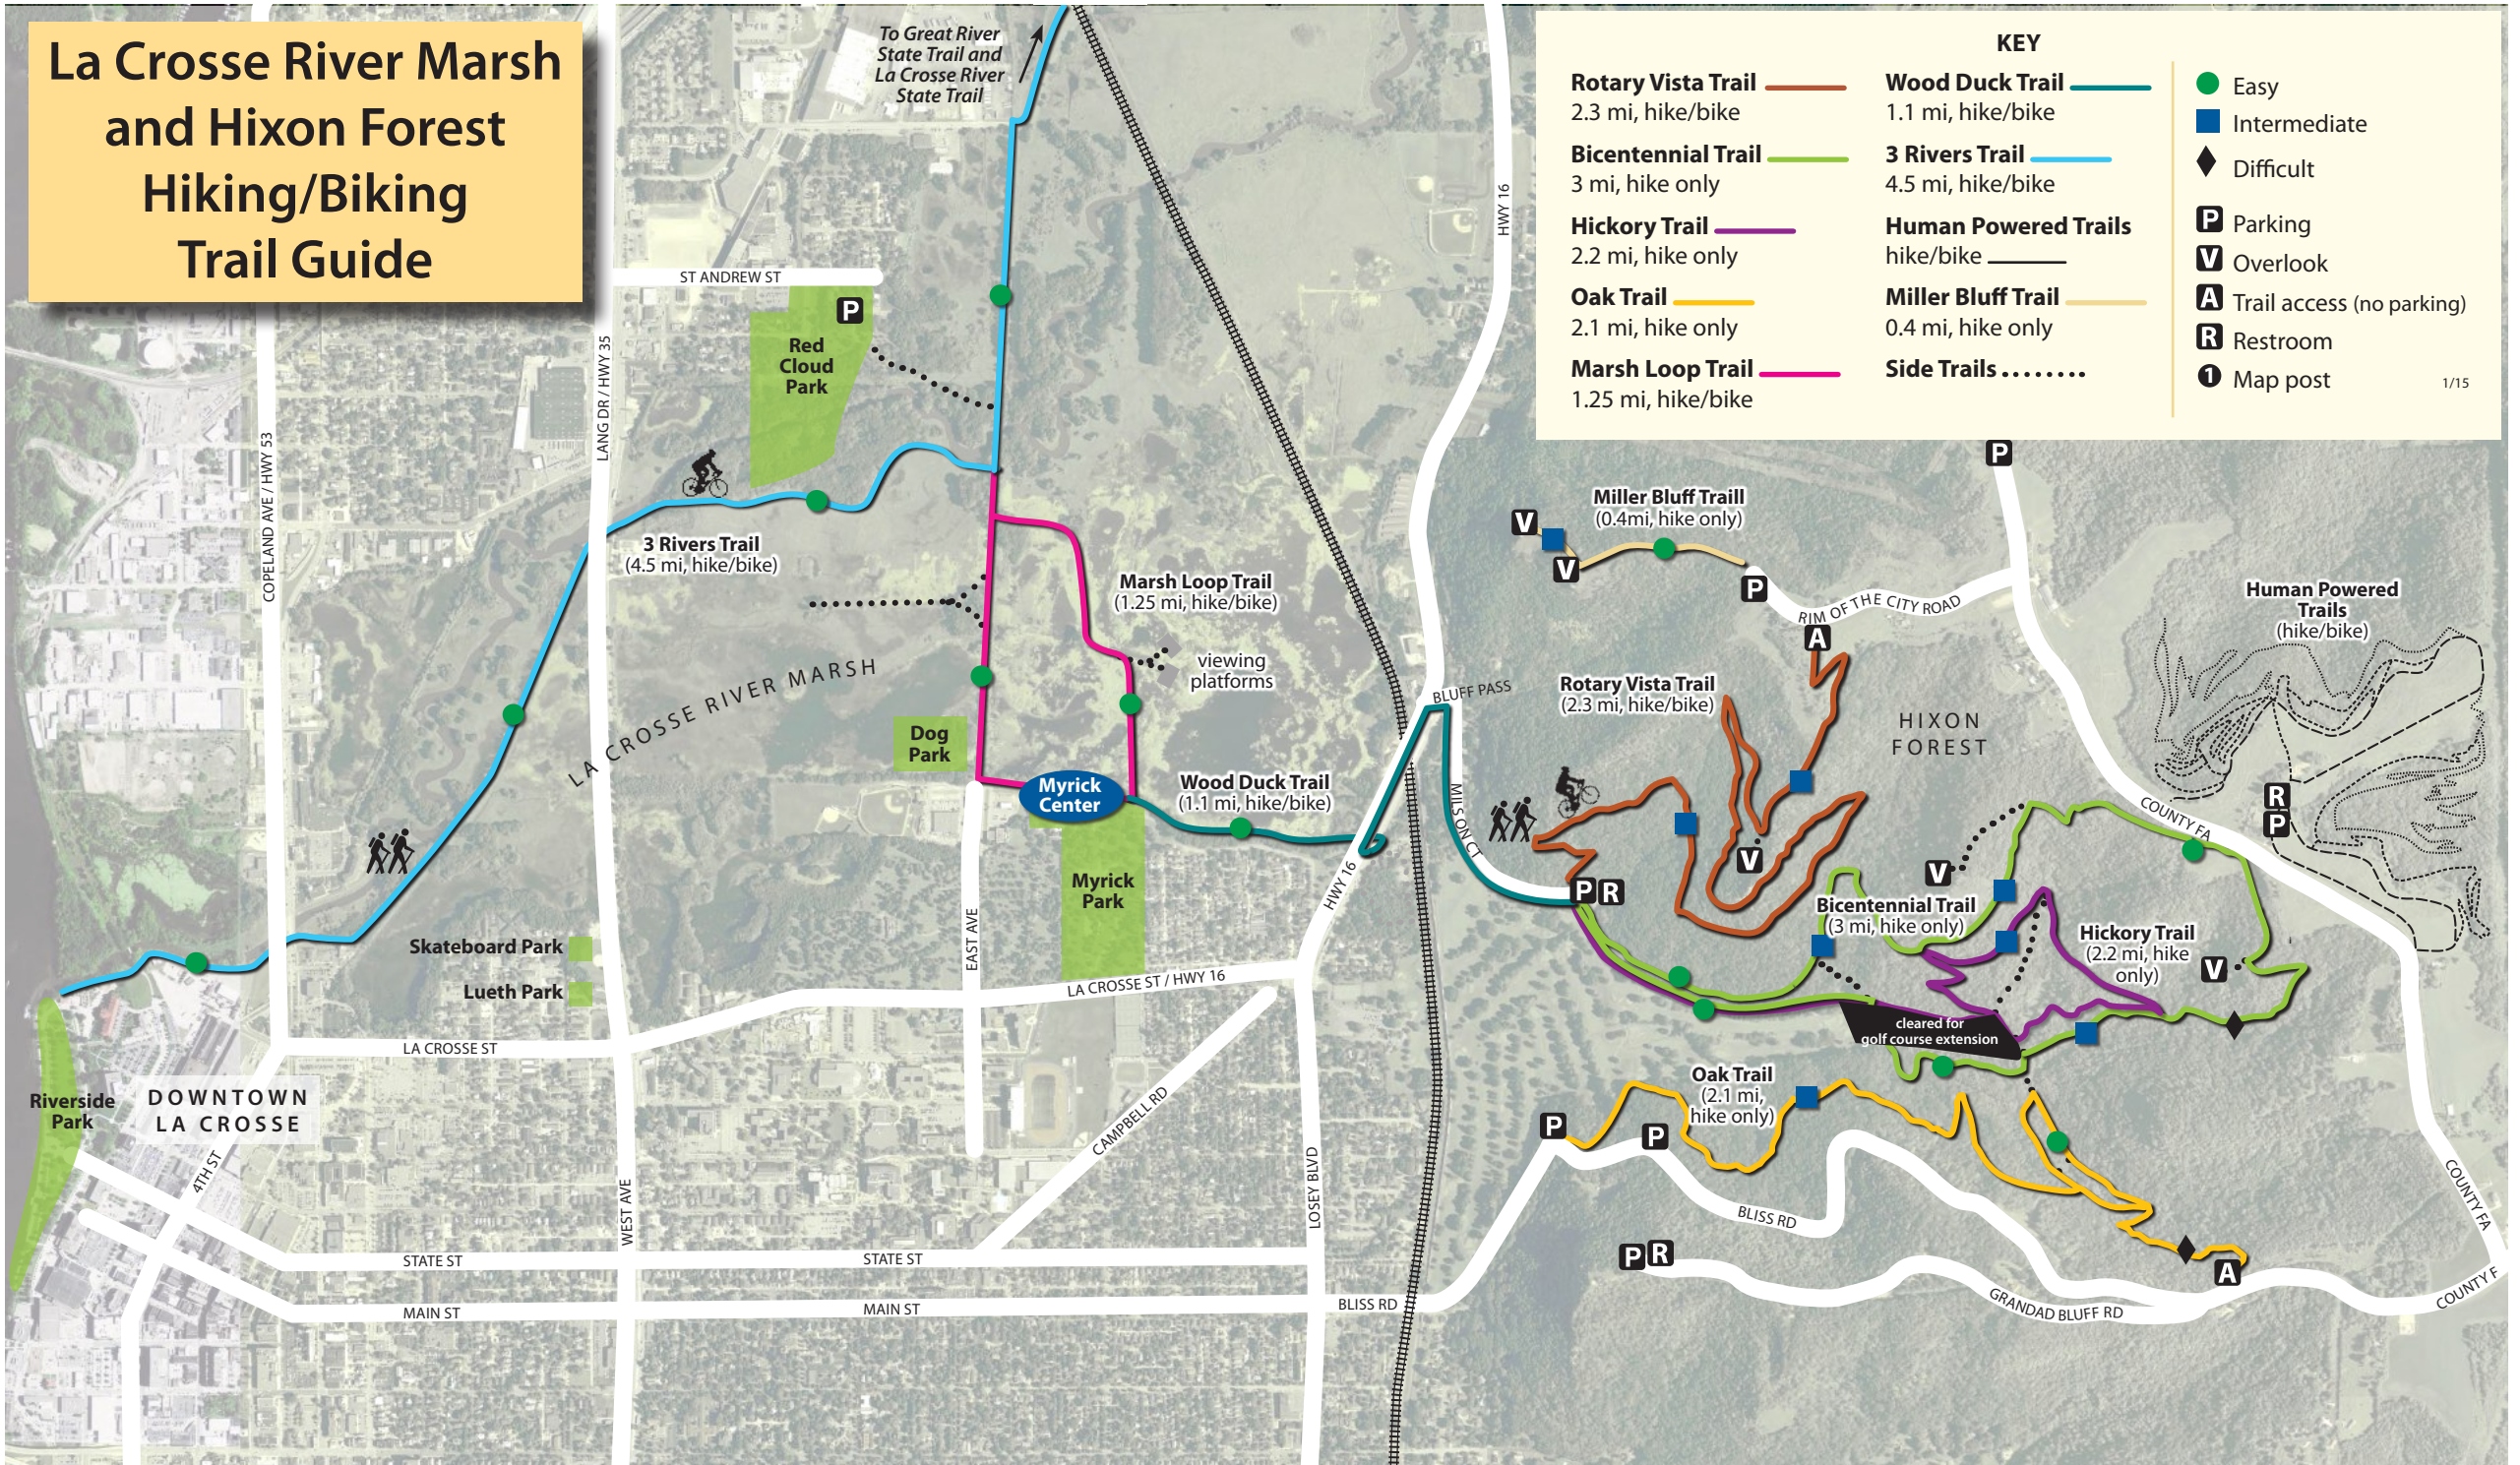

La Crosse River Marsh and Hixon Forest Hiking/Biking Trail Guide

Base map courtesy of USGS