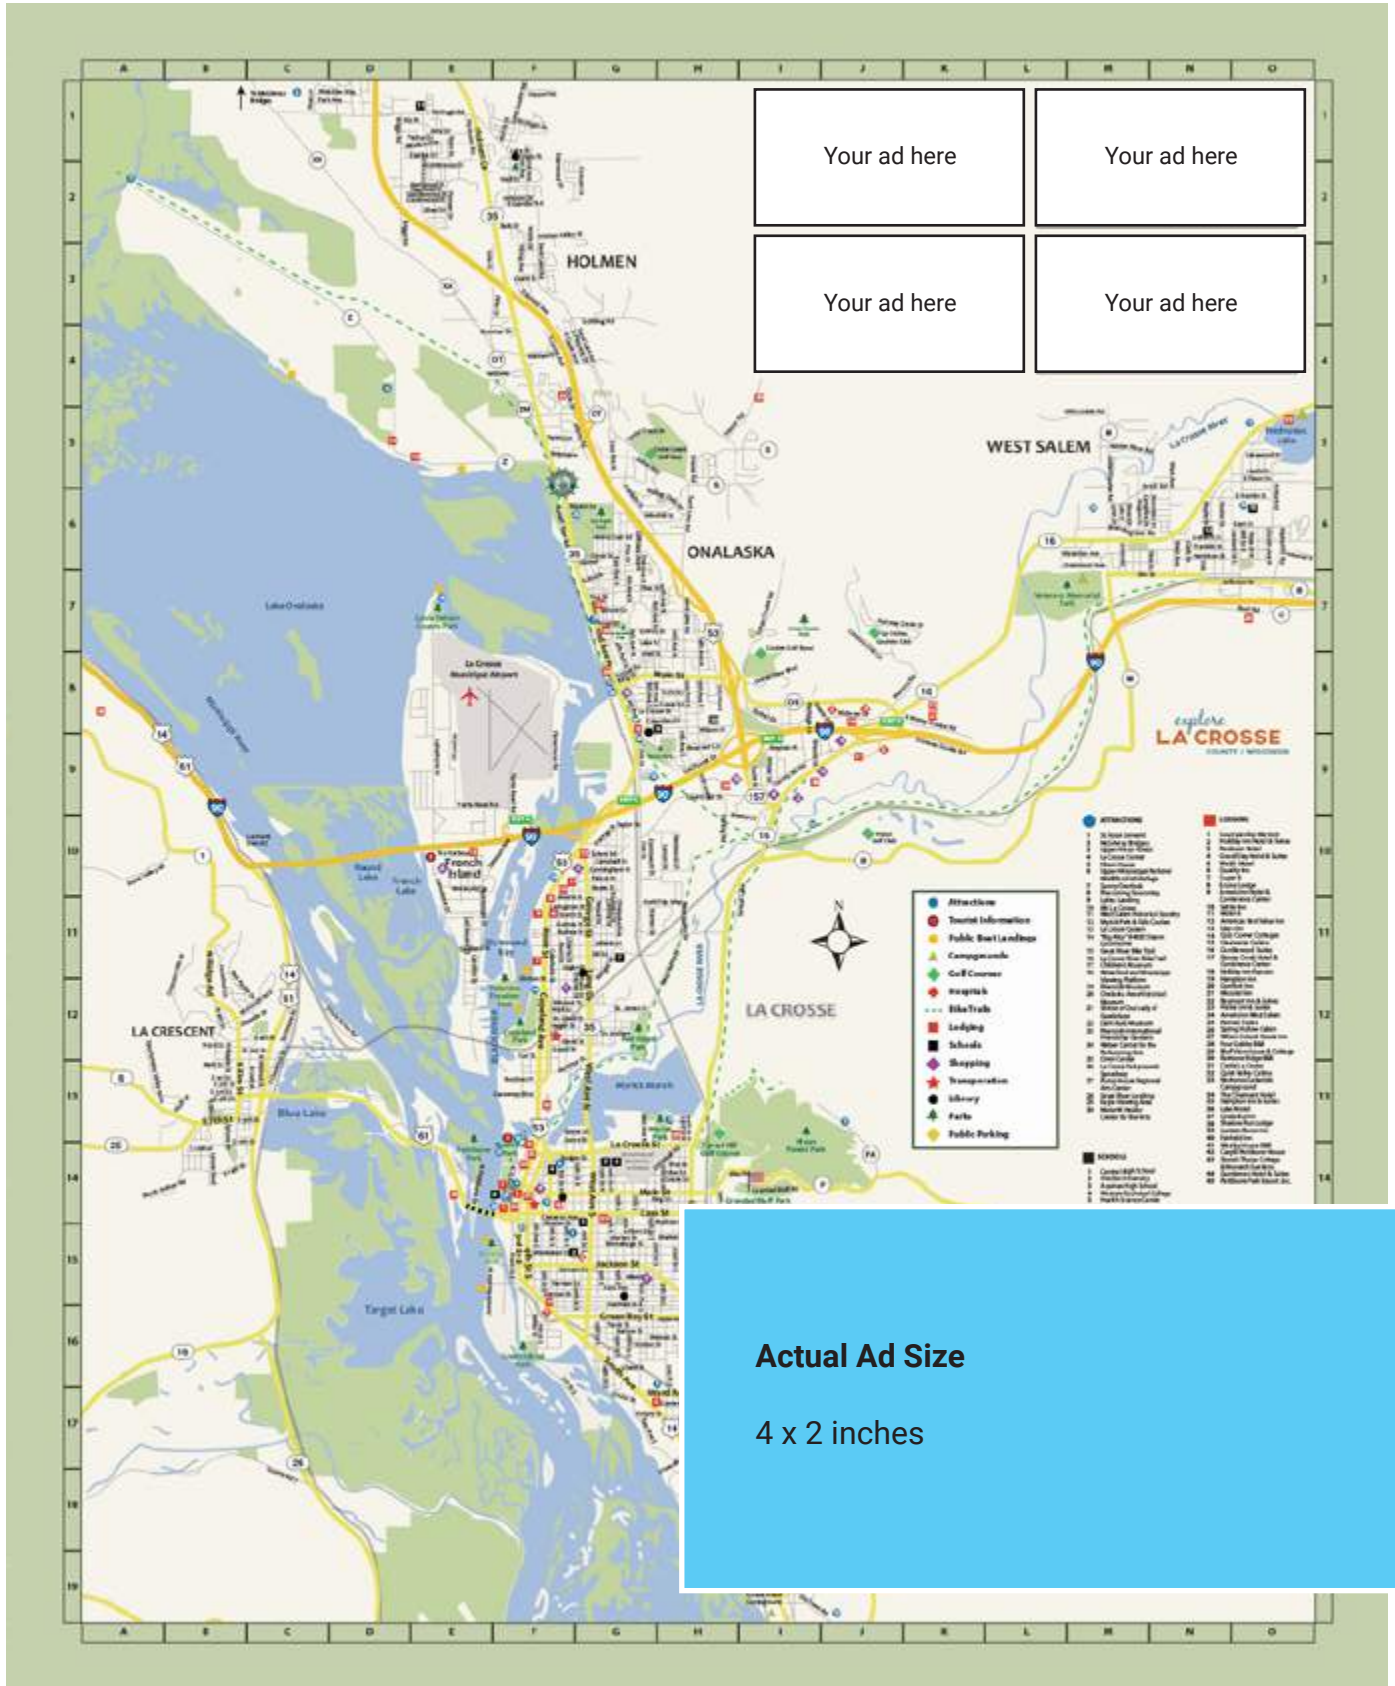

Map Ad Size:

County Map Page Ad 4" x 2"

Your ad here

Your ad here

Your ad here

Your ad here

Actual Ad Size
4 x 2 inches